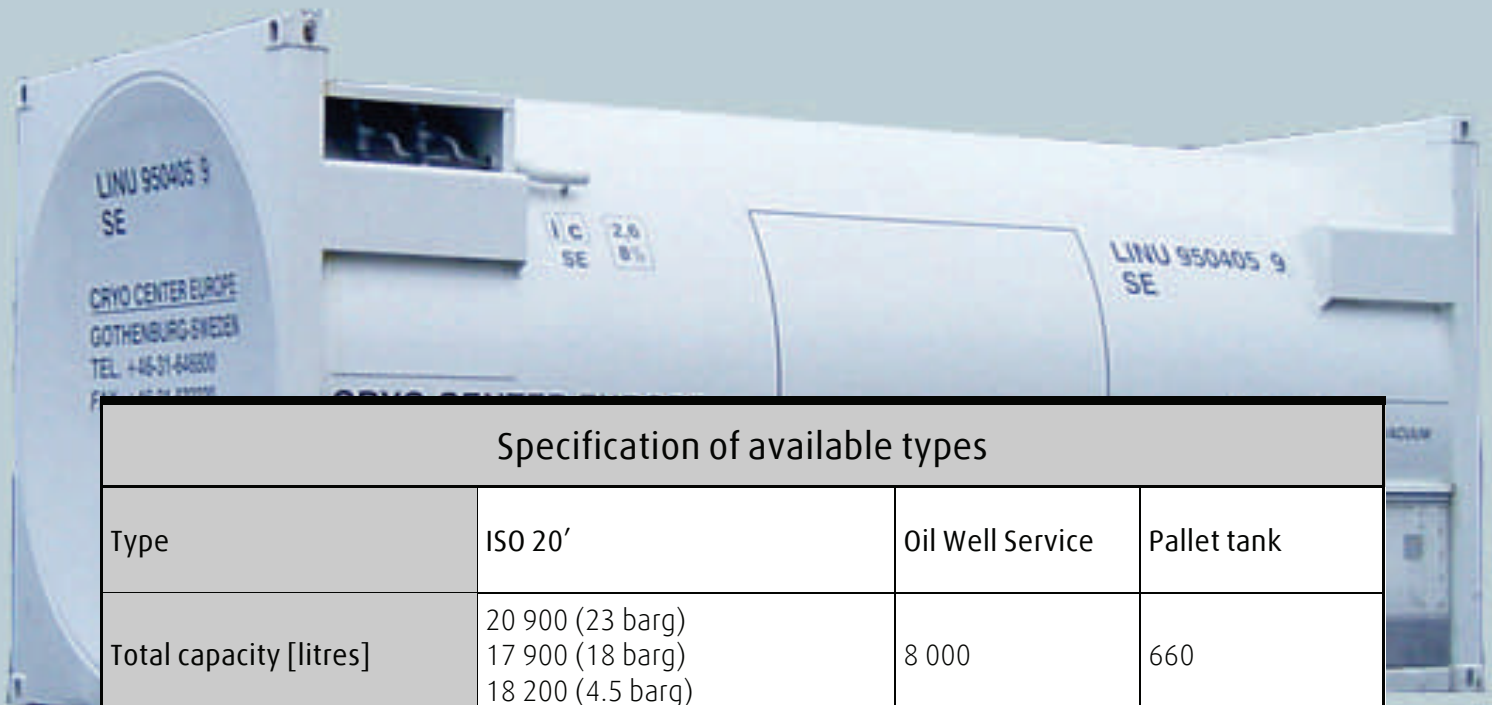

## Specification of available types

Type	ISO 20'	Oil Well Service	Pallet tank
Total capacity [litres]	20 900 (23 barg) 17 900 (18 barg) 18 200 (4.5 barg)	8 000	660
Max working pressure [barg]	4.5, 18 or 23	2.75 or 18	18
Approvals	ADR, RID, IMO-7, IMDG, ISO, TÜV, BAM, SA(Q)/(DNV)	IMO-7, ADR, RID, CSC (lifting test)	ADR, RID
Pump System *	GBS 155/22 kW/380 V	N/A	N/A
Media *	LIN, LOX, LAR, LCO <sub>2</sub>	LIN, LOX, LAR, LCO <sub>2</sub>	LIN, LOX, LAR, LCO <sub>2</sub>